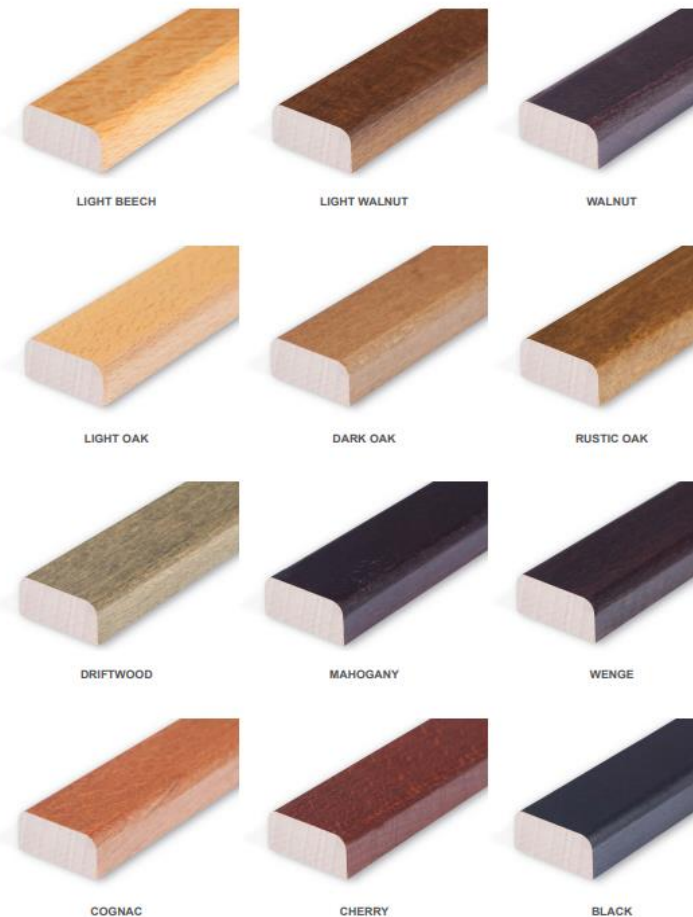

Eva Side Chair

Veneer Back/ UPH Seat

Specifications

SKU	602-912
Height (mm)	855
Width (mm)	455
Depth (mm)	560
Seat Height (mm)	485
QTY Per Pallet	12
Weight	5.5Kg
MOQ	1
Material	Beechwood

FRAME FINISHES

VENETO FAUX LEATHERS

AVAILABLE
RAW

**FINISHED
TO ORDER**

Veneto
FAUX
LEATHER